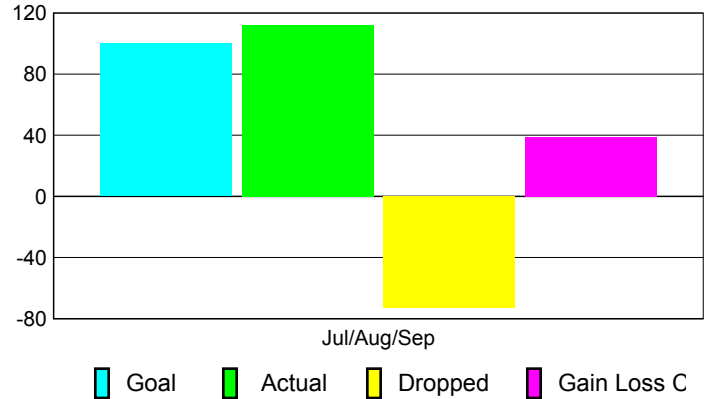

Membership Results 2010-2011

Goal, New, Dropped, Gain/Loss

Comparison of Membership Gain/Loss

Current Year Compared to the Previous Year